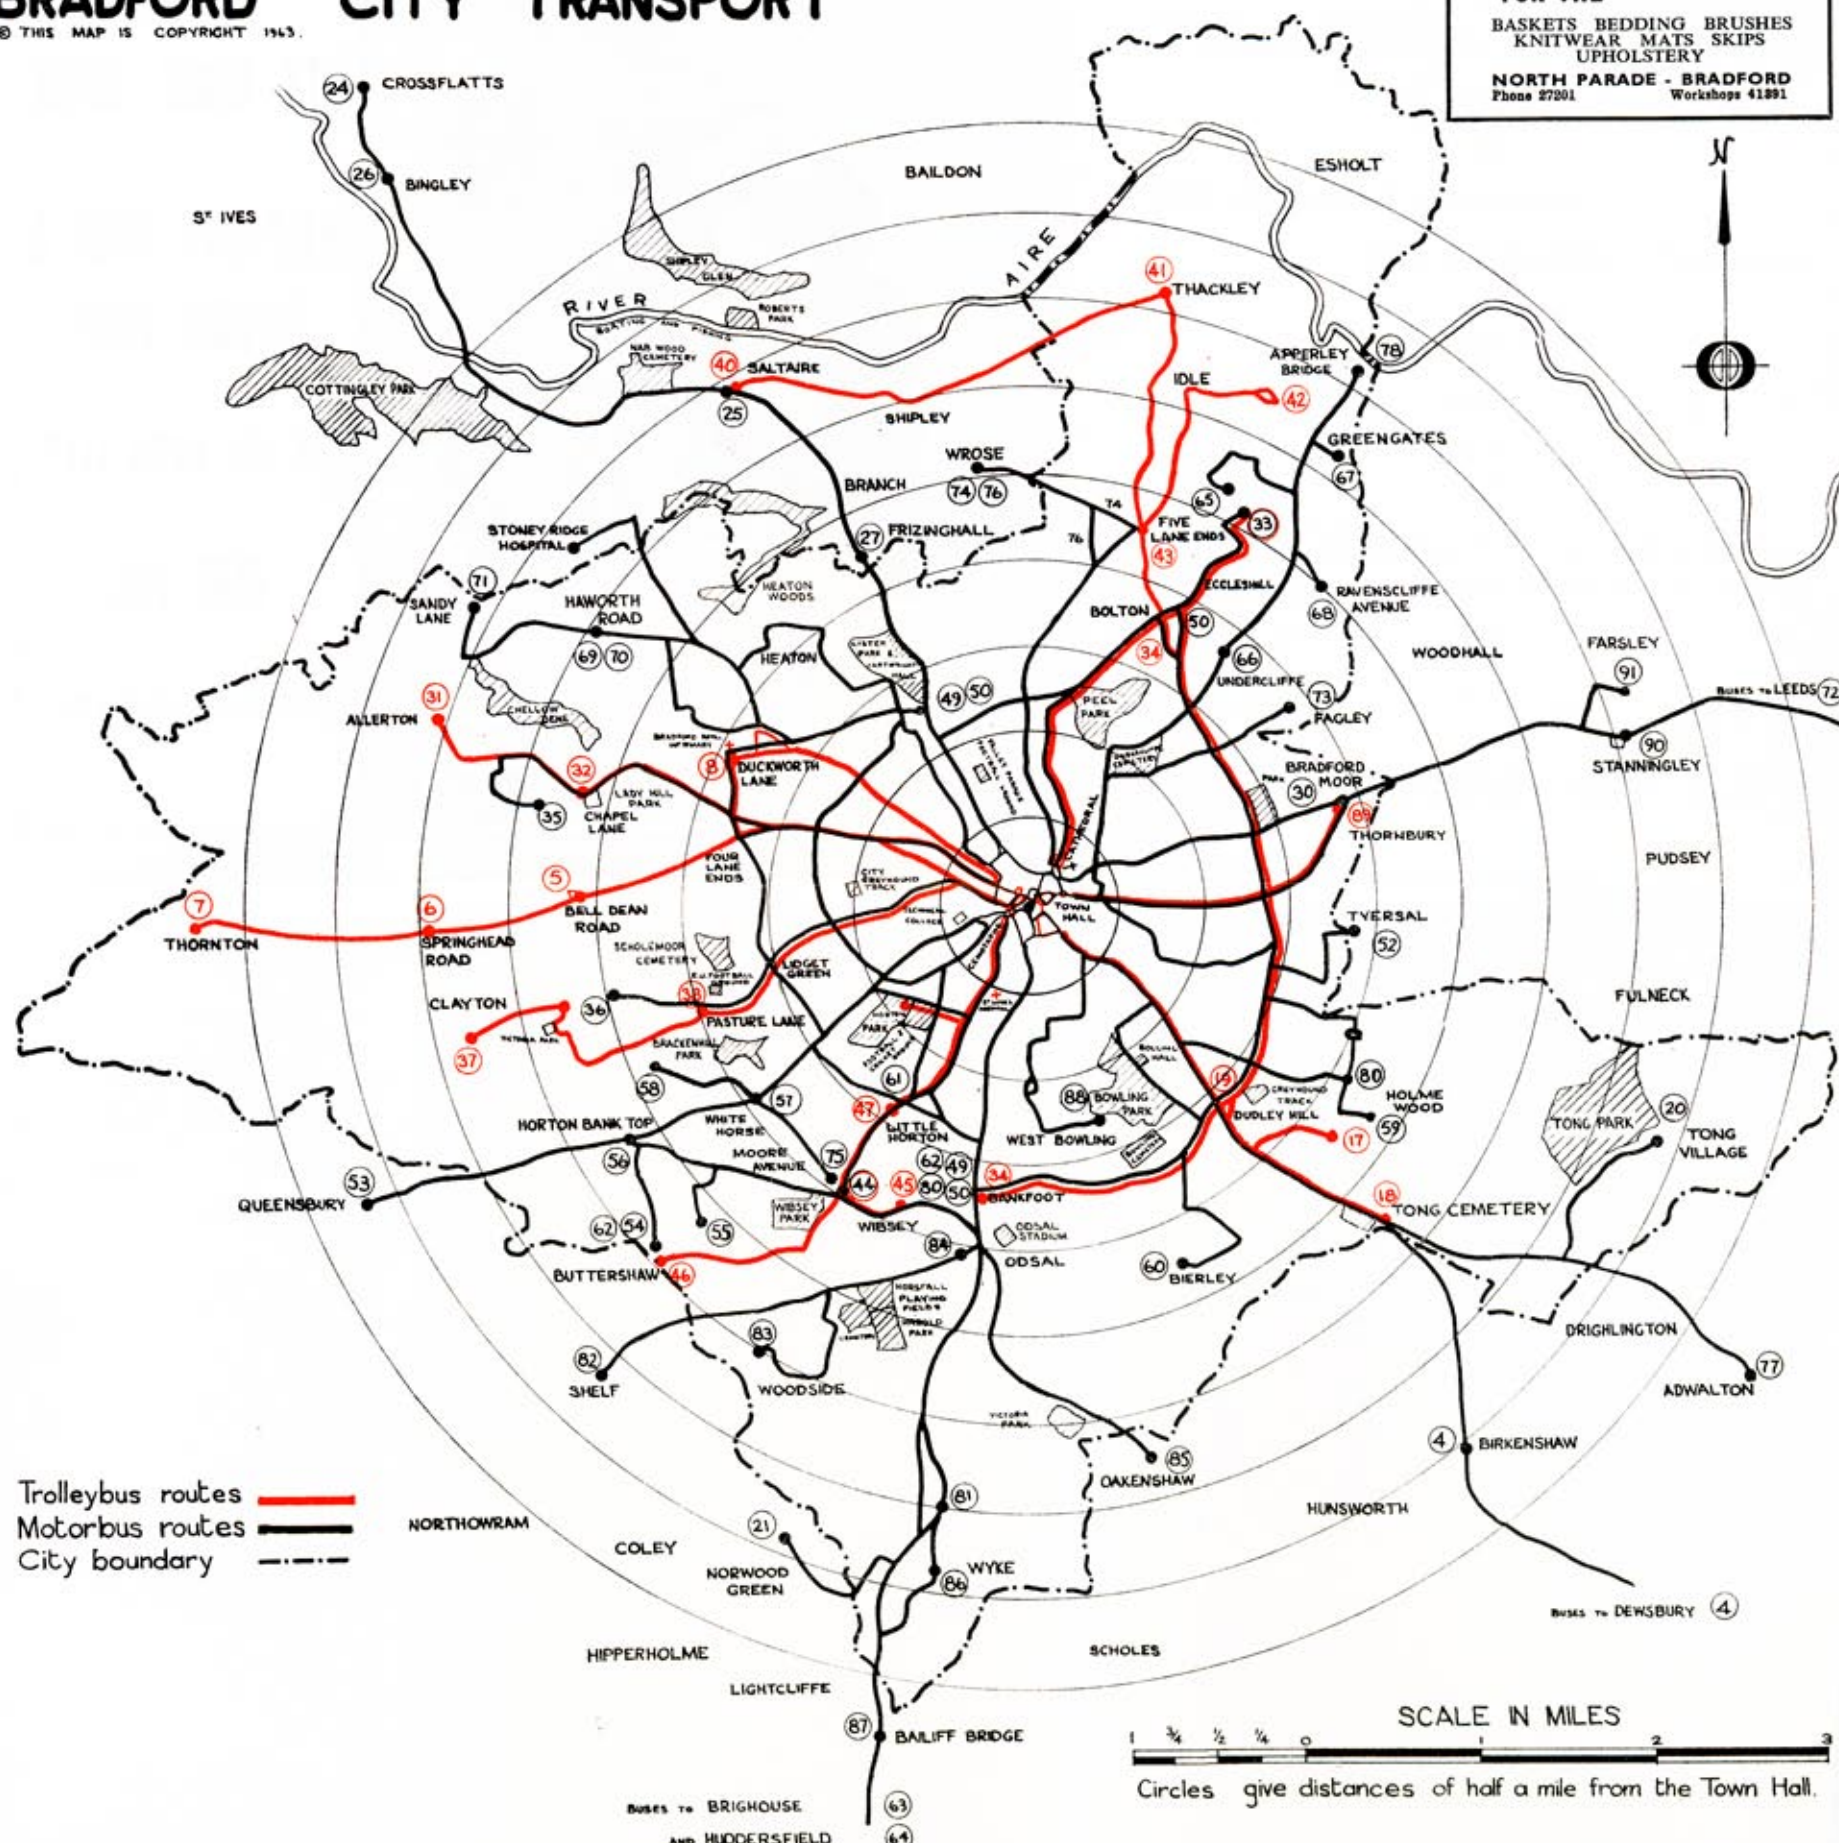

BRADFORD CITY TRANSPORT

© THIS MAP IS COPYRIGHT 1963.

BRADFORD WORKSHOPS FOR THE BLIND
 BASKETS BEDDING BRUSHES
 KNITWEAR MATS SKIPS
 UPHOLSTERY
 NORTH PARADE - BRADFORD
 Phone 27801 Workshops 41891

Trolleybus routes —
 Motorbus routes —
 City boundary

SCALE IN MILES

Circles give distances of half a mile from the Town Hall.

BUSES TO BRIGHOUSE
 AND HUDDERSFIELD

BUSES TO DEWSBURY 4